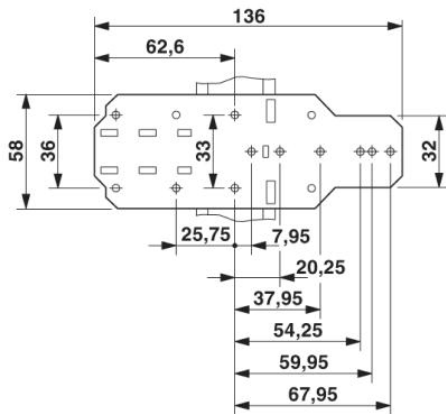

UTA 136

Order No.: 2853996

<http://eshop.phoenixcontact.de/phoenix/treeViewClick.do?UID=2853996>

Universal DIN rail adapter, for screwing on switchgear

Commercial data	
GTIN (EAN)	 4 017918 190279
sales group	F130
Pack	5 pcs.
Customs tariff	79070000
Catalog page information	Page 652 (CC-2011)

Technical data	
General	
Housing type	DIN rail adapter
Housing material	Zinc die-cast
Color	silver/matt

Dimensions / positions

Length	136 mm
Constructional height	52 mm
Width	52 mm

Diagrams/Drawings

Dimensioned drawing